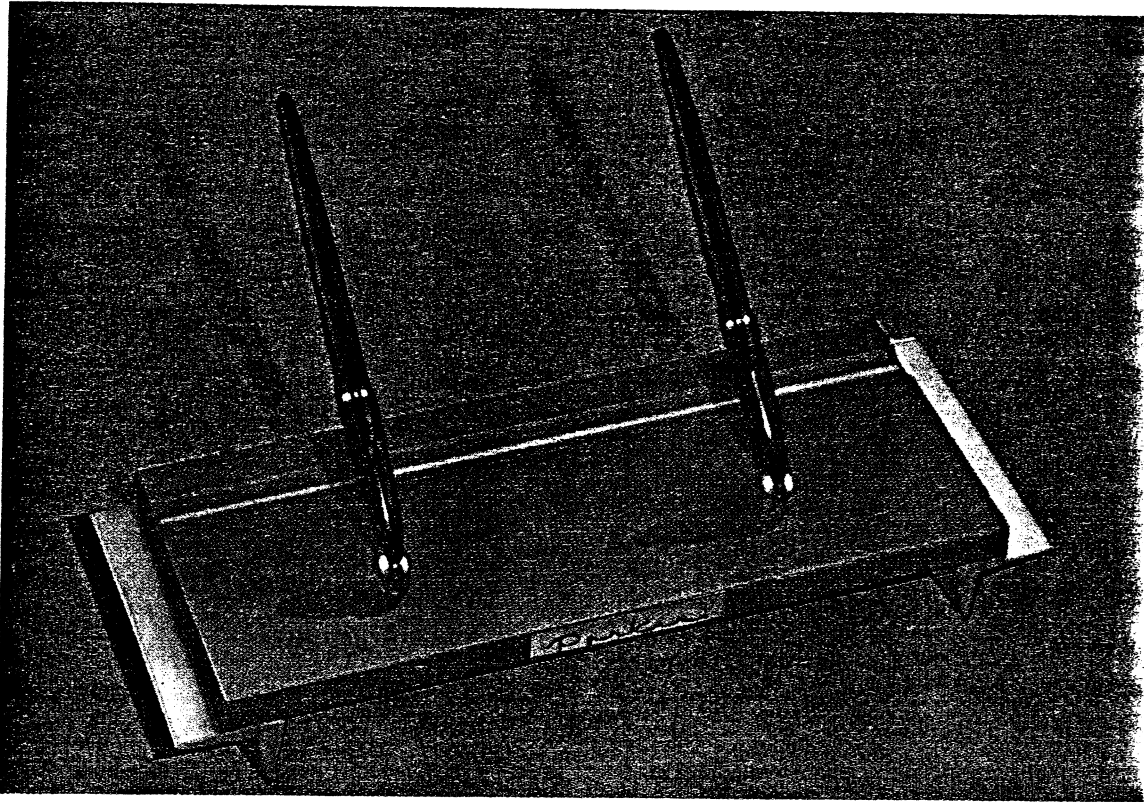

MODEL NO. 90-234

Angular lacquered brass tray with Pedrara Onyx base. Brass cigarette box with equestrian design. Two maroon pens and holders, 8 x 16 $\frac{3}{4}$ " \$225.00.

Parker "51" MAGNETIX Desk Sets